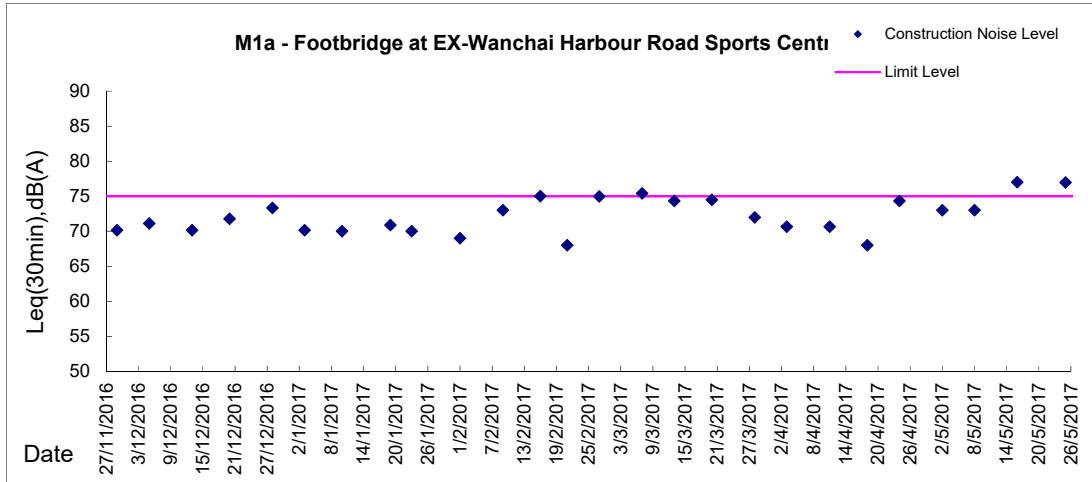

Graphic Presentation of Noise Monitoring Result

Day Time (0700 - 1900hrs on normal weekdays)

Graphic Presentation of Noise Monitoring Result

Day Time (0700 - 1900hrs on normal weekdays)