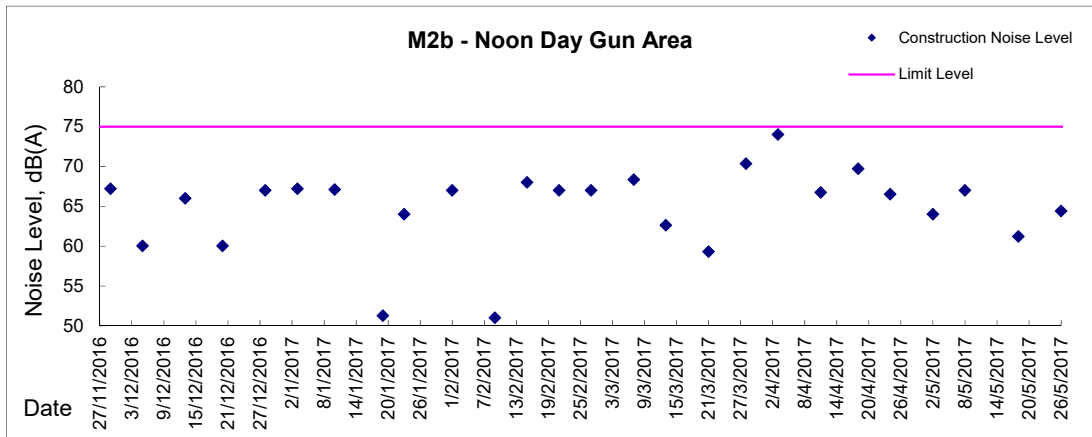

Graphic Presentation of Noise Monitoring Result

Day Time (0700 - 1900hrs on normal weekdays)

Graphic Presentation of Noise Monitoring Result

Day Time (0700 - 1900hrs on normal weekdays)