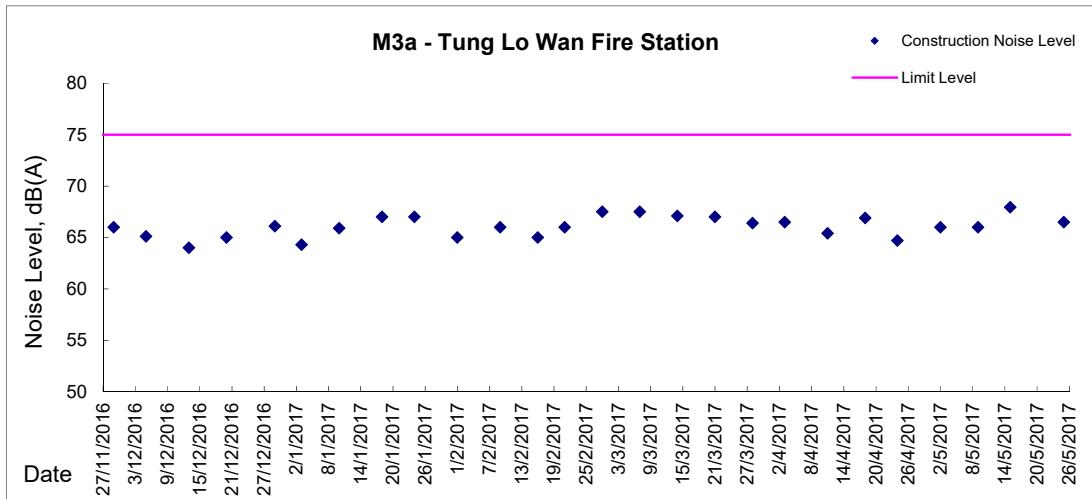

Graphic Presentation of Noise Monitoring Result

Day Time (0700 - 1900hrs on normal weekdays)

Graphic Presentation of Noise Monitoring Result

Day Time (0700 - 1900hrs on normal weekdays)